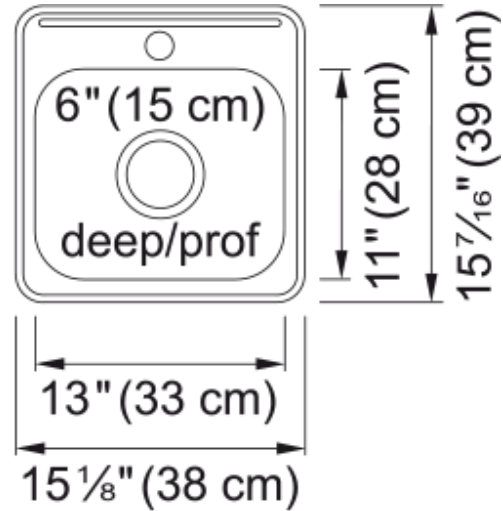

## Steel Queen Drop In Sink QSL1515-6-1N | 113.0620.196

### Technical Data

#### Product Dimensions

|                                |        |
|--------------------------------|--------|
| Exterior size: right to left   | 14.961 |
| Exterior size: front to back   | 15.354 |
| Large bowl size: right to left | 12.992 |
| Large bowl size: front to back | 11.024 |
| Large bowl: depth              | 5.906  |

#### Product specifications

|                     |                    |
|---------------------|--------------------|
| Installation type   | Topmount / drop in |
| Drain hole          | 3 1/2"             |
| Position of drainer | No drainer         |